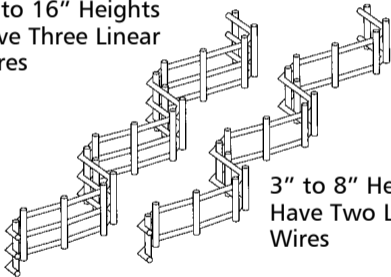

# Continuous Support

Continuous supports are available for wire mesh support in 2" through 16" heights.

9" to 16" Heights  
Have Three Linear  
Wires

3" to 8" Heights  
Have Two Linear  
Wires